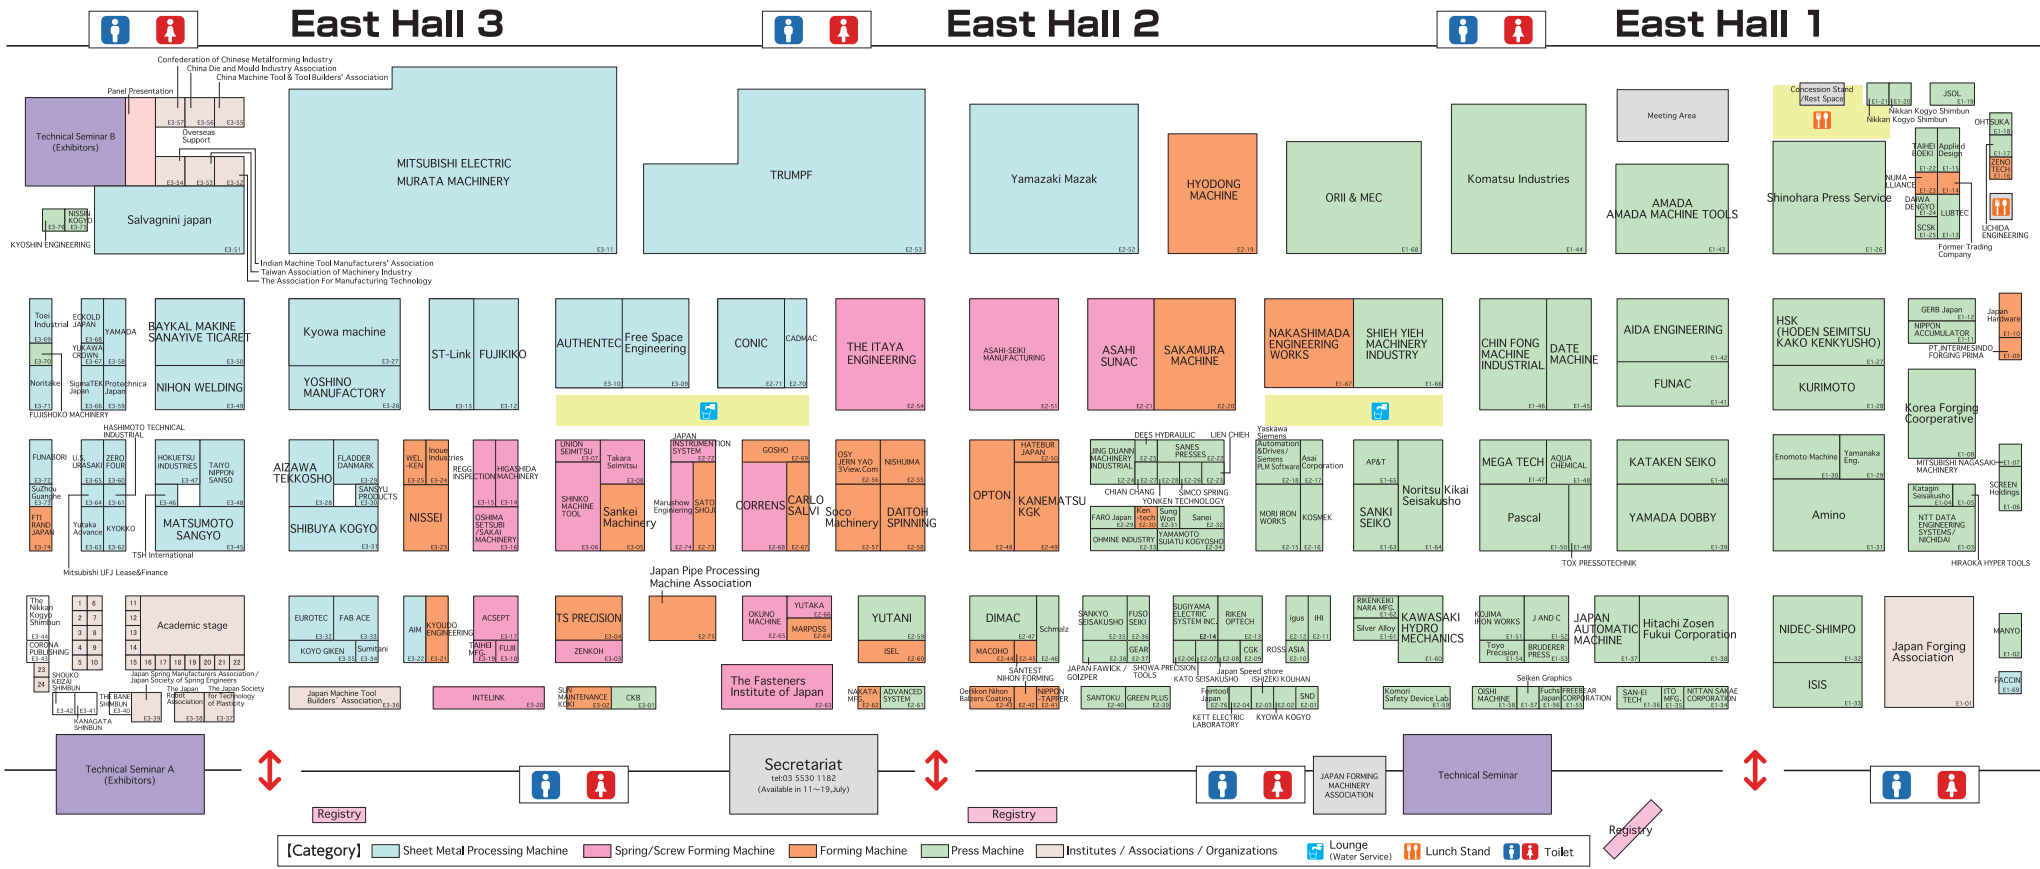

Hall MAP

[Category] Sheet Metal Processing Machine Spring/Screw Forming Machine Forming Machine Press Machine Institutes / Associations / Organizations Lounge (Water Service) Lunch Stand Toilet

Lounge (Water Service) Lunch Stand Toilet